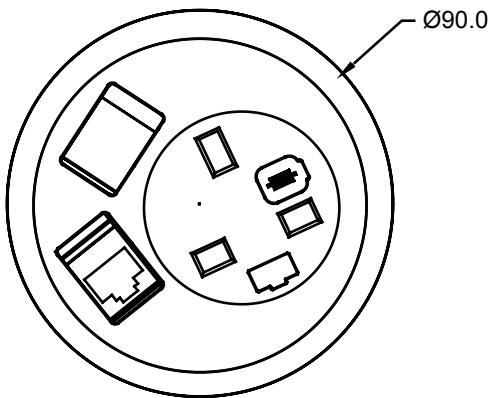

technical

Common Modular Components⁺

All dimensions in millimetres

Fitting:

To fit PIXEL into your desk couldn't be simpler. If your desk already has an industry standard 80mm hole* simply take the fixing nut off your newly purchased PIXEL, feed the cables through the hole and gently slide your PIXEL into place. Make sure your PIXEL is facing the desired orientation and screw the fixing nut back on until it is firmly in place. PIXEL will fit any surface from 1mm to 40mm. Please see website for further details and video.

Features

Power and Data configuration (if applicable)

Power only / Data only / Combined (Power & Data/AV)
Segregation between Power and Data/AV in combined PIXEL units.

USB Charging:

See PixelTUF for USB charging.

Fusing: (to enable compliance to BS6396)

5 x 20mm anti-surge ceramic fuses, with colour-coded fuseclips to denote the rating (3.15A/5A), with spare fuse in base.

Insulation:

Re-inforced insulation.

Testing:

100% testing - continuity, polarity, insulation & earth.

Colours:

Standard colours black with silver ring or white with silver ring.