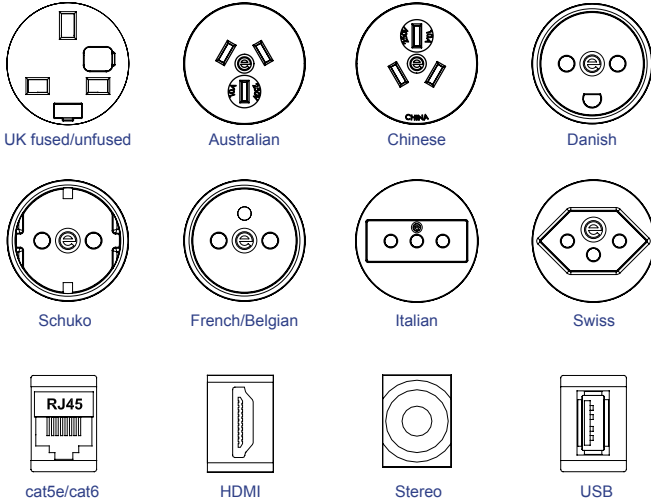

technical

Common Modular Components⁺

All dimensions in millimetres

Fitting:

To fit PIXEL into your desk couldn't be simpler. If your desk already has an industry standard 80mm hole* simply take the fixing nut off your newly purchased PIXEL, feed the cables through the hole and gently slide your PIXEL into place. Make sure your PIXEL is facing the desired orientation and screw the fixing nut back on until it is firmly in place. PIXEL will fit any surface from 1mm to 40mm. Please see website for further details and video.

Features

Power and Data configuration (if applicable)

Power only / Data only / Combined (Power & Data/AV)
Segregation between Power and Data/AV in combined PIXEL units.

USB Charging:

See PixelTUF for USB charging.

Fusing: (to enable compliance to BS6396)

5 x 20mm anti-surge ceramic fuses, with colour-coded fuseclips to denote the rating (3.15A/5A), with spare fuse in base.

Insulation:

Re-inforced insulation.

Testing:

100% testing - continuity, polarity, insulation & earth.

Colours:

Standard colours black with silver ring or white with silver ring.