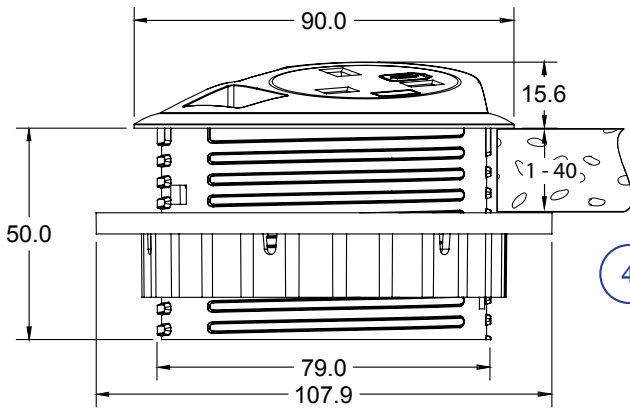

technical

Common Modular Components⁺

All dimensions in millimetres

Fitting:

To fit PIXEL into your desk couldn't be simpler. If your desk already has an industry standard 80mm hole* simply take the fixing nut off your newly purchased PIXEL, feed the cables through the hole and gently slide your PIXEL into place. Make sure your PIXEL is facing the desired orientation and screw the fixing nut back on until it is firmly in place. PIXEL will fit any surface from 1mm to 40mm. Please see website for further details and video.

Features

Power and Data configuration (if applicable)

Power only / Data only / Combined (Power & Data/AV)
Segregation between Power and Data/AV in combined PIXEL units.

USB Charging:

See PixelTUF for USB charging.

Fusing: (to enable compliance to BS6396)

5 x 20mm anti-surge ceramic fuses, with colour-coded fuseclips to denote the rating (3.15A/5A), with spare fuse in base.

Insulation:

Re-inforced insulation.

Testing:

100% testing - continuity, polarity, insulation & earth.

Colours:

Standard colours black with silver ring or white with silver ring.