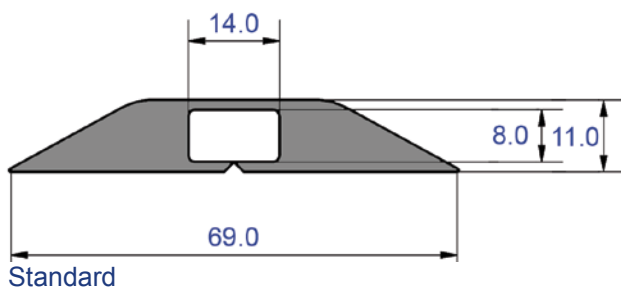

trunking

THREE COMPARTMENT dual rigidity trunking allowing easy installation of cabling by 'wiping in' through the soft plastic covers.

Provides the necessary segregation of power and data/telecom cables required by BS6396.

Self-adhesive backing for attaching to smooth surfaces. May also be screw mounted for additional security.

Available in lengths up to 3.2m. cut lengths available to order

Colour black

OE Electrics CABLE PROTECTION will accommodate cables of many types offering a sturdy defence against shoes. Simply "snap open" the base of the profile, insert the cables and lay in position on the floor

Available in two sizes see below