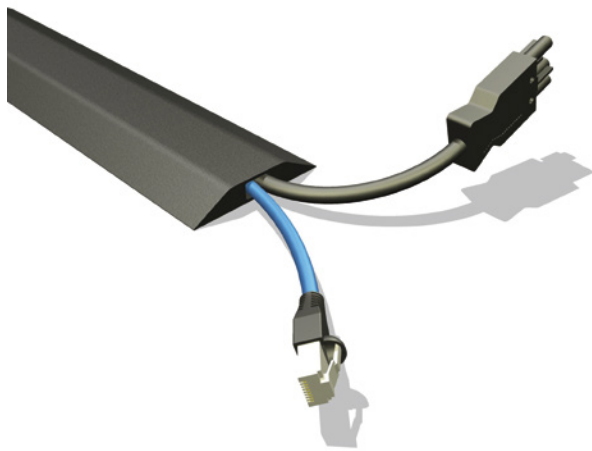

trunking

THREE COMPARTMENT dual rigidity trunking allowing easy installation of cabling by 'wiping in' through the soft plastic covers.

Provides the necessary segregation of power and data/telecom cables required by BS6396.

Self-adhesive backing for attaching to smooth surfaces. May also be screw mounted for additional security.

Available in lengths up to 3.2m. cut lengths available to order

Colour black

OE Electrics CABLE PROTECTION will accommodate cables of many types offering a sturdy defence against shoes. Simply "snap open" the base of the profile, insert the cables and lay in position on the floor

Available in two sizes see below