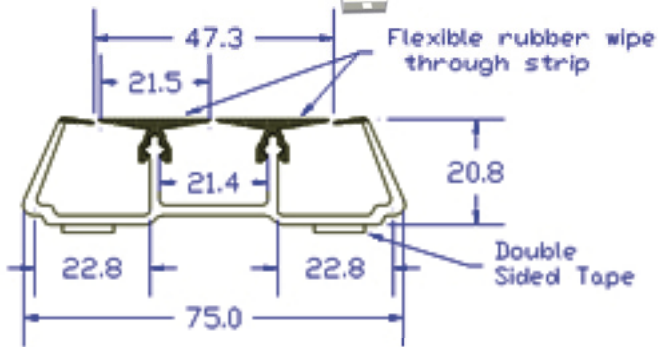

trunking

THREE COMPARTMENT dual rigidity trunking allowing easy installation of cabling by 'wiping in' through the soft plastic covers.

Provides the necessary segregation of power and data/telecom cables required by BS6396.

Self-adhesive backing for attaching to smooth surfaces. May also be screw mounted for additional security.

Available in lengths up to 3.2m. cut lengths available to order

Colour black

OE Electrics CABLE PROTECTION will accommodate cables of many types offering a sturdy defence against shoes. Simply "snap open" the base of the profile, insert the cables and lay in position on the floor

Available in two sizes see below