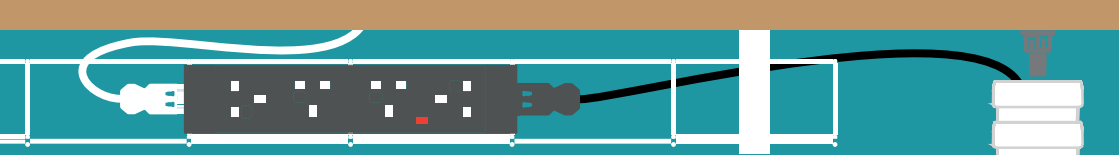

Workstation Starter Kit

panda

powerbox 70

Single Workstation

- Fed via a single 13Amp plug socket
- 6 sockets allowed at 3.15Amps
- 1 x desk top unit for charging devices
- 1 x under desk unit for providing power to PCs and monitors
- 1 x starter lead to supply under desk unit

oeelectric
always innovating

2mt starter lead

Starter Kits

Panda Classic
Black/White
Kit Code 2804400

Powerbar 70

2mt Starter
Lead

Panda Grey
White/Grey
Kit Code 2804394

Powerbar 70