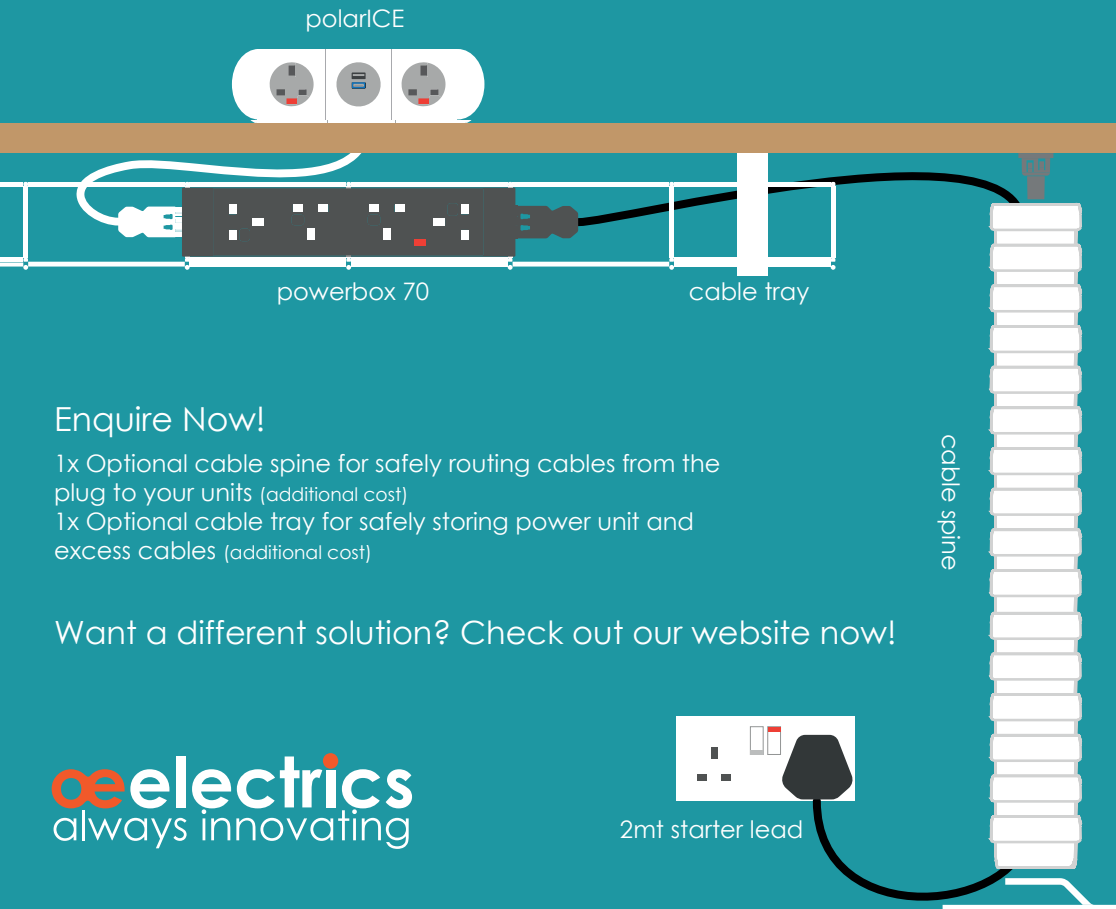

Get In Touch!

01924 367255
sales@oeelectrics.co.uk
www.oeelectrics.co.uk

Enquire Now!

- 1x Optional cable spine for safely routing cables from the plug to your units (additional cost)
- 1x Optional cable tray for safely storing power unit and excess cables (additional cost)

Want a different solution? Check out our website now!

oeelectrics
always innovating