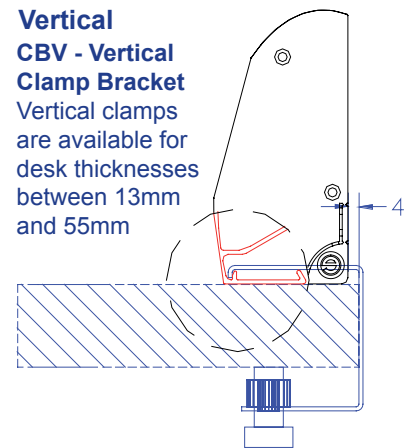

Vertical

CBV - Vertical Clamp Bracket

Vertical clamps are available for desk thicknesses between 13mm and 55mm

Standard Fixings

CBV Vertical Clamp Bracket 13 - 55mm