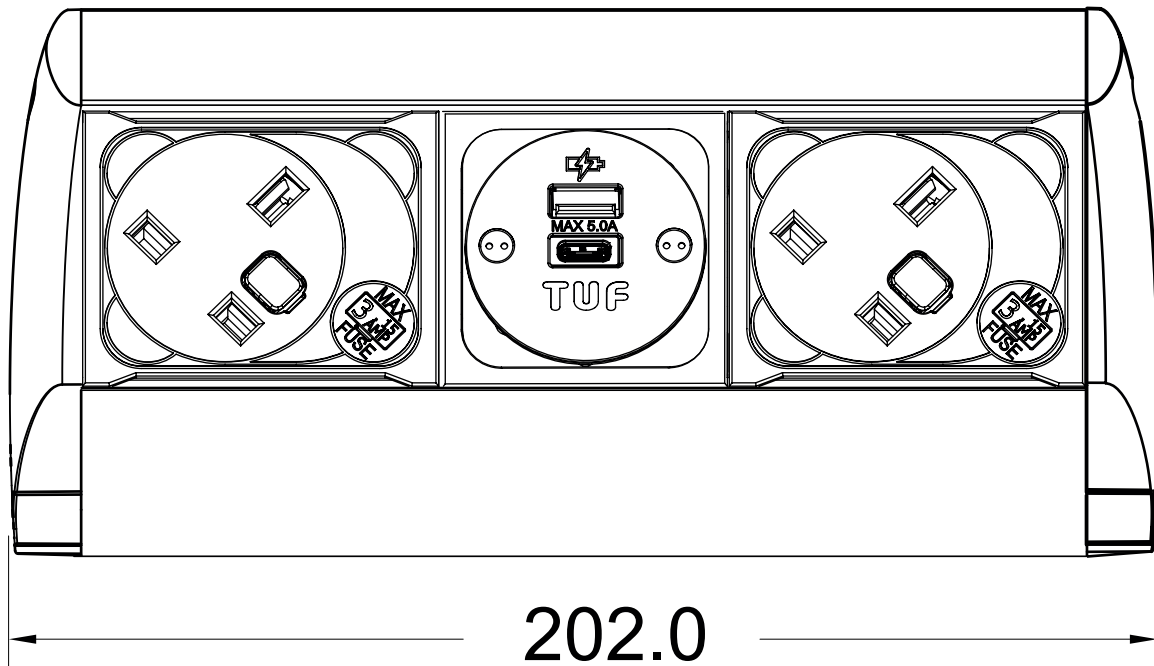

technical

Standard Unit Lengths

Features

USB Charging:

TUF A+C with a maximum combined output of 25W

Fusing: (to enable compliance to BS6396)

5 x 20mm anti-surge ceramic fuses, with colour-coded fuseclips to denote the rating (3.15A/5A)

Power input:

3 core 1.5mm² power cord to GST 18/3 Wieland or appropriate power cord to national mains plug.

Testing:

100% testing - continuity, polarity, insulation & earth, plus TUF charger output.

Colours:

Standard colours: black with black sockets.

Certifications:

BS1363/5733, IEC60884-1, CCC, AS/NZS3112
IEC60950-1/UL60950-1