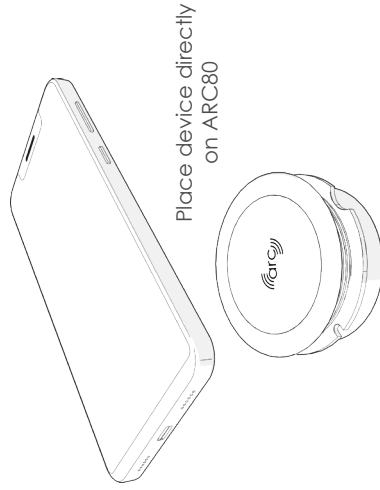

80mm Grommet Fit Installation Manual

10W Fast Wireless Charger

ARC
ADVANCED RESONANT CHARGING

Lose those annoying cables and get charging with ARC80

Simply rest your wireless compatible phone on our wireless charger for a fast convenient charge

(Although a phone case/wallet can be left on, we advise that cards and/or coins are not positioned between the phone and the charger)

Specifications

Output Power	10W (DC5V 1A / 9V 1.1A)
Input Power (Charger)	15W Max (DC5V 2A / 9V 1.67A)
Input Power (Plug Pack)	100-240VAC, 0.5A
Standby Power	0.45W
Charging Z- Distance	0-8mm (coil to coil)
Surface Cutout Size	Ø80mm
Surface Thickness	2-35mm (Reversible fixing collar for 2-18 and 18-35mm)
Certification	CE
Housing Material	Anodised Aluminium
Available Colours	Black centre with a black anodised aluminium rim and silver edge. White centre with a silver anodised aluminium rim and silver edge.
In the box	1m USB cable, cable clips & installaton tool.