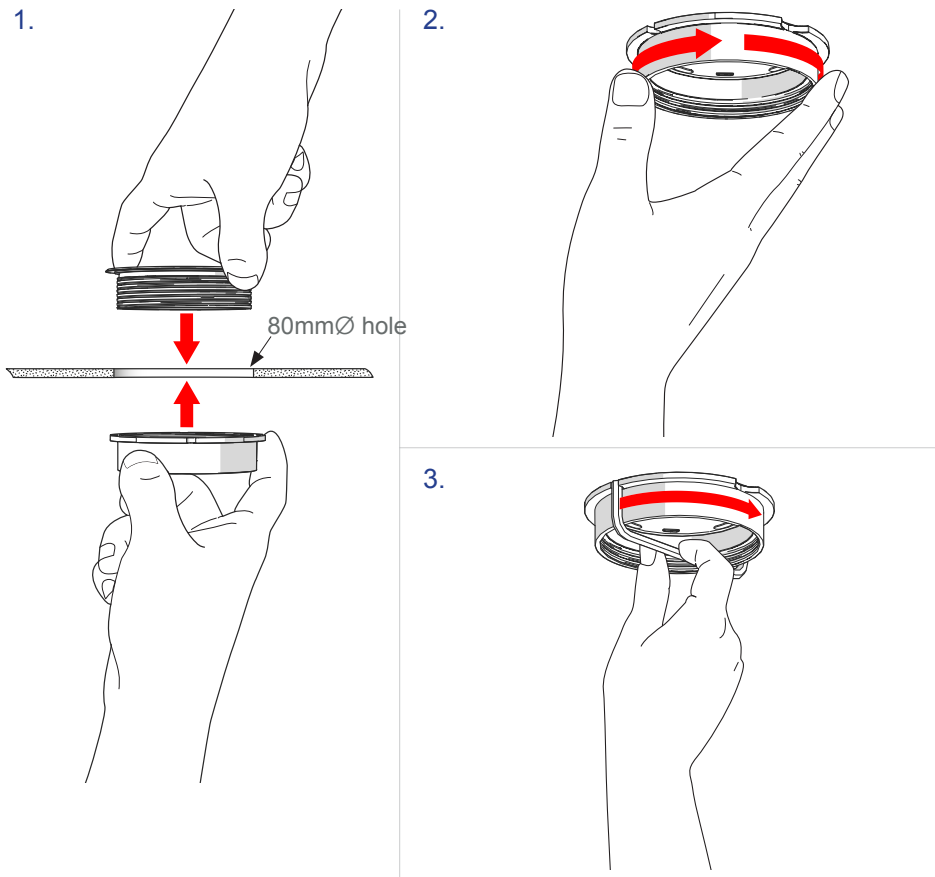

For surfaces 2-18mm thick