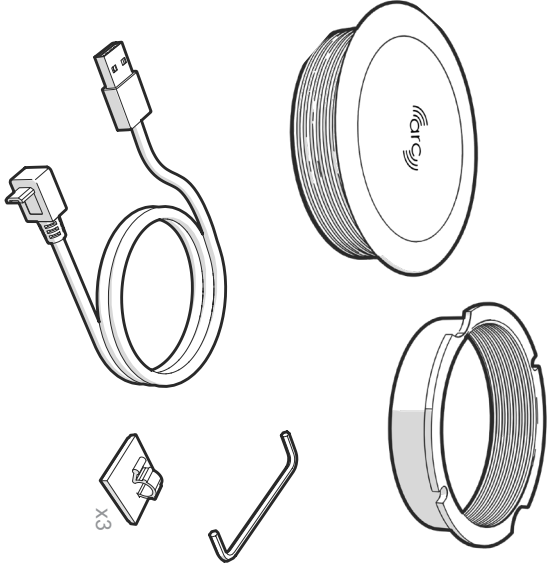

80mm Grommet Fit Installation Manual

10W Fast Wireless Charger

ARC
ADVANCED RESONANT CHARGING

Lose those annoying cables and get charging with ARC80

Simply rest your wireless compatible phone on our wireless charger for a fast convenient charge

(Although a phone case/wallet can be left on, we advise that cards and/or coins are not positioned between the phone and the charger)

Specifications

Output Power	10W (DC5V 1A / 9V 1.1A)
Input Power (Charger)	15W Max (DC5V 2A / 9V 1.67A)
Input Power (Plug Pack)	100-240VAC, 0.5A
Standby Power	0.45W
Charging Z- Distance	0-8mm (coil to coil)
Surface Cutout Size	Ø80mm
Surface Thickness	2-35mm (Reversible fixing collar for 2-18 and 18-35mm)
Certification	CE
Housing Material	Anodised Aluminium
Available Colours	Black centre with a black anodised aluminium rim and silver edge. White centre with a silver anodised aluminium rim and silver edge.
In the box	1m USB cable, cable clips & installaton tool.

 eelsafe

www.eelsafe.com.au | +61 2 9454 7500

 electrics

www.electrics.co.uk | +44 (0) 1924 367255

For surfaces 2-18mm thick

For surfaces 18-35mm thick